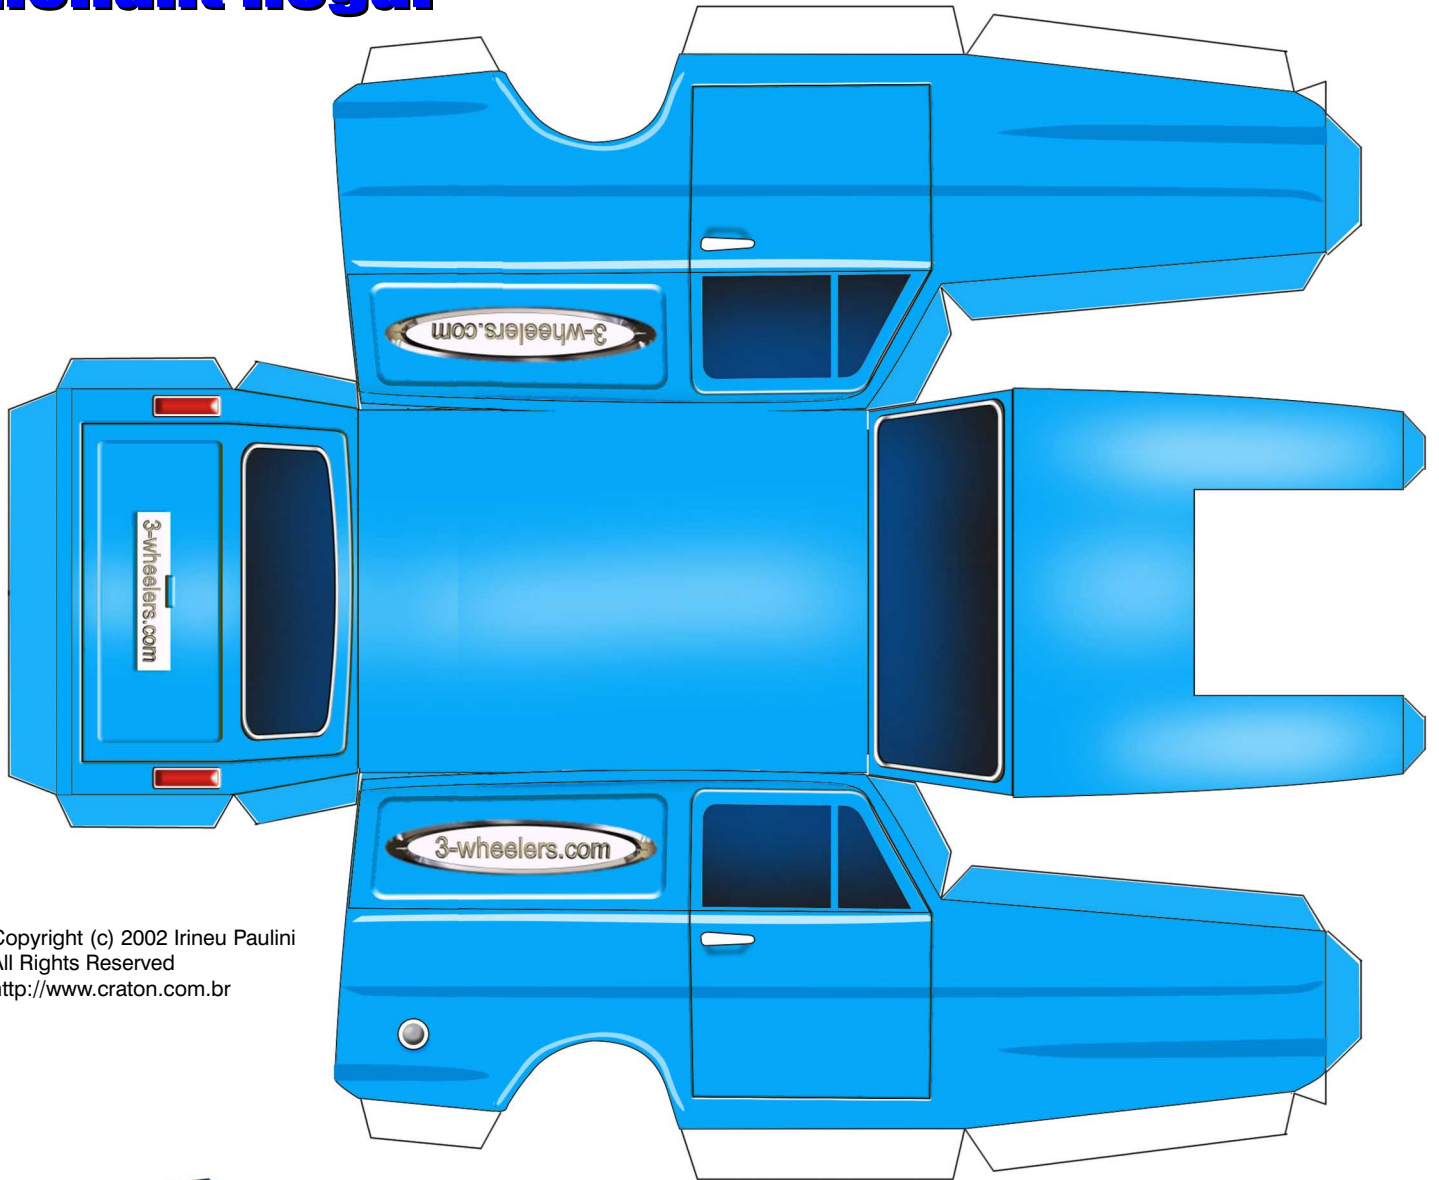

# Reliant Regal

Copyright (c) 2002 Irineu Paulini  
All Rights Reserved  
<http://www.craton.com.br>

FRONT BUMPER

REAR BUMPER

Copyright (c) 2002 Irineu Paulini  
All Rights Reserved  
<http://www.craton.com.br>